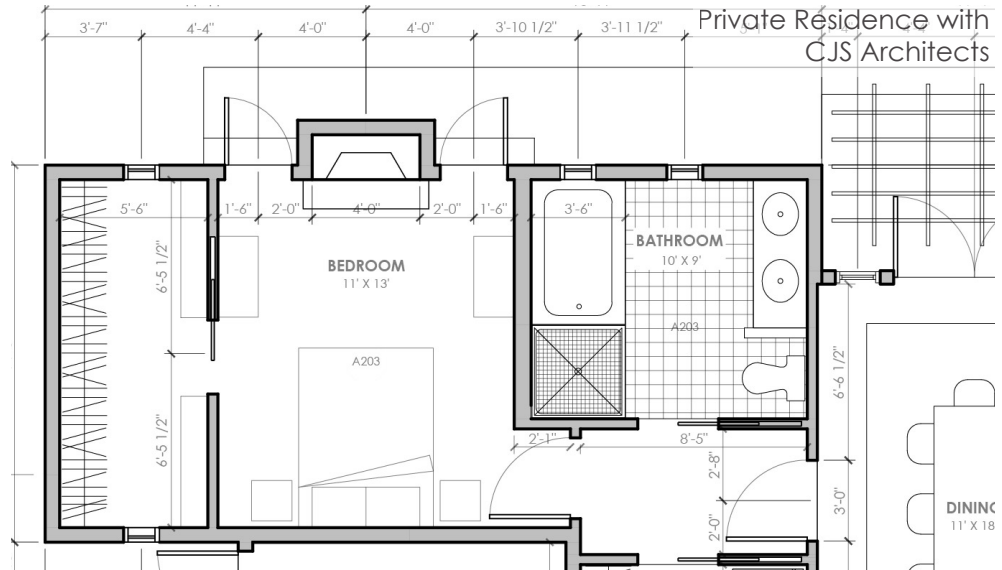

BSRA Boathouse with CJS Architects
and Alan Kawahara

SUNY Oswego with CJS
Architects and Alan Kawahara